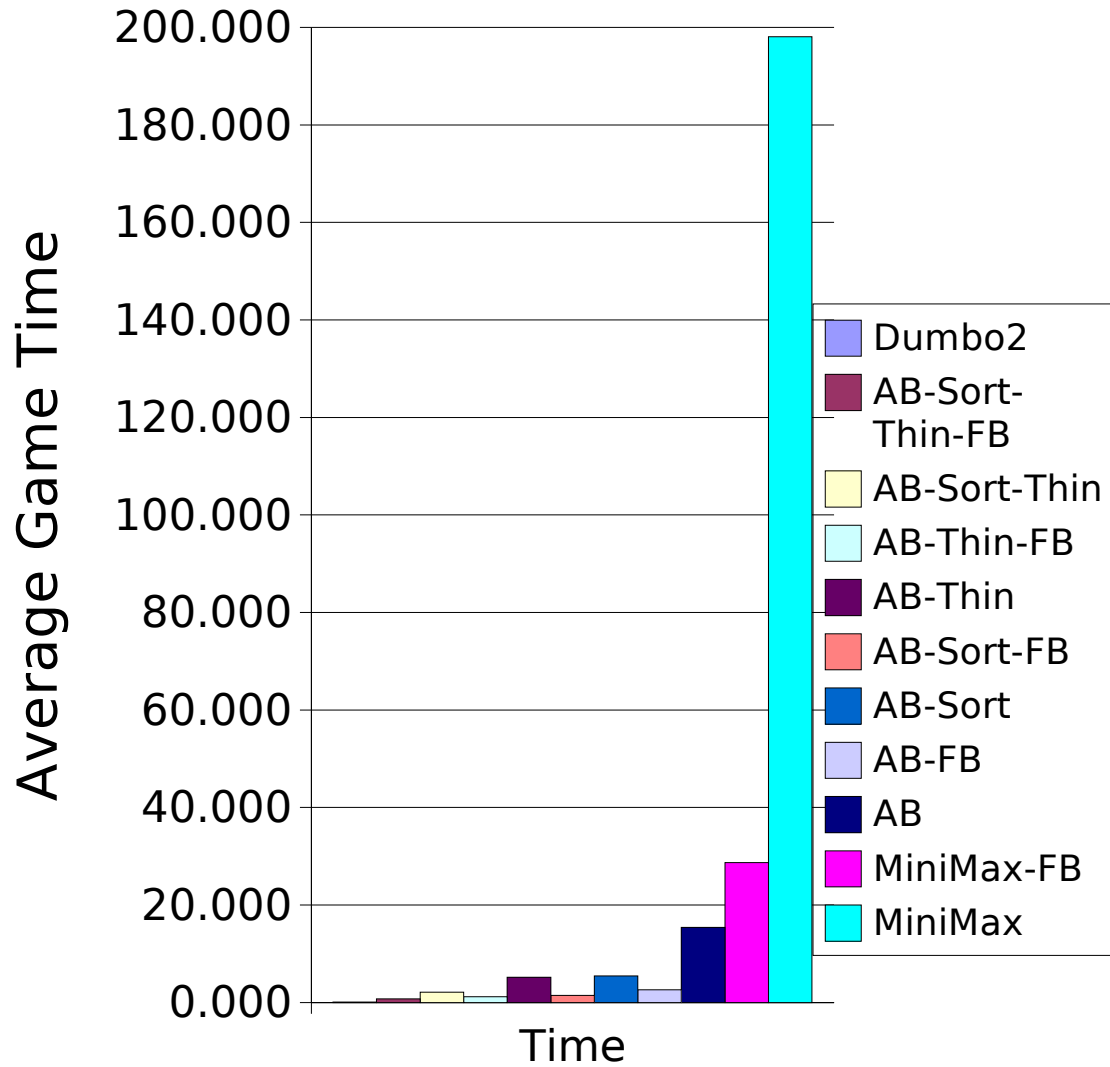

3 Ply Search Agents