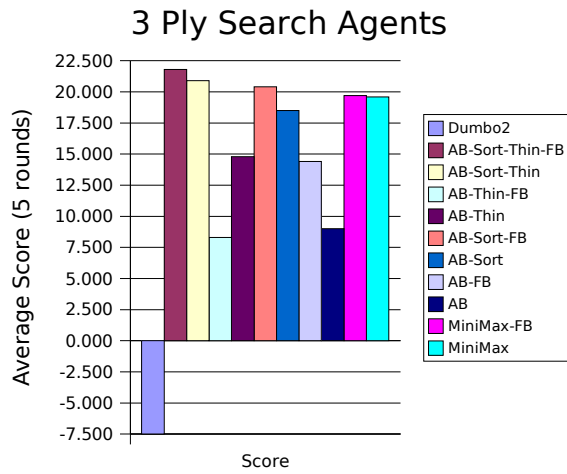

| Agent | Score | Time |
|-----------------|--------|---------|
| Dumbo2 | -7.500 | 0.084 |
| AB-Sort-Thin-FB | 21.800 | 0.761 |
| AB-Sort-Thin | 20.900 | 2.128 |
| AB-Thin-FB | 8.300 | 1.177 |
| AB-Thin | 14.800 | 5.185 |
| AB-Sort-FB | 20.400 | 1.472 |
| AB-Sort | 18.500 | 5.465 |
| AB-FB | 14.400 | 2.609 |
| AB | 9.000 | 15.440 |
| MiniMax-FB | 19.700 | 28.684 |
| MiniMax | 19.600 | 198.062 |