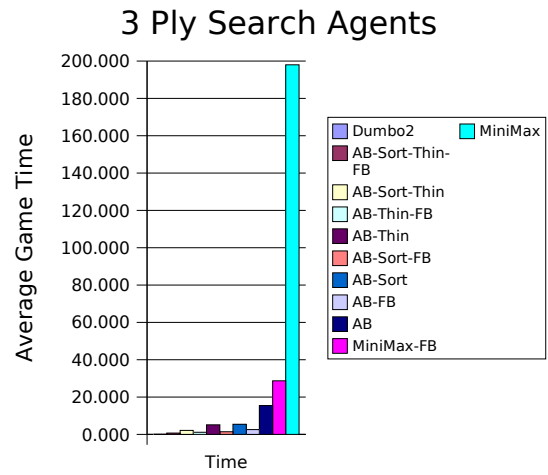

| Agent | Score | Time |
|-----------------|--------|---------|
| Dumbo2 | -7.500 | 0.084 |
| AB-Sort-Thin-FB | 21.800 | 0.761 |
| AB-Sort-Thin | 20.900 | 2.128 |
| AB-Thin-FB | 8.300 | 1.177 |
| AB-Thin | 14.800 | 5.185 |
| AB-Sort-FB | 20.400 | 1.472 |
| AB-Sort | 18.500 | 5.465 |
| AB-FB | 14.400 | 2.609 |
| AB | 9.000 | 15.440 |
| MiniMax-FB | 19.700 | 28.684 |
| MiniMax | 19.600 | 198.062 |

3 Ply Search Agents

3 Ply Search Agents

3 Ply Search Agents