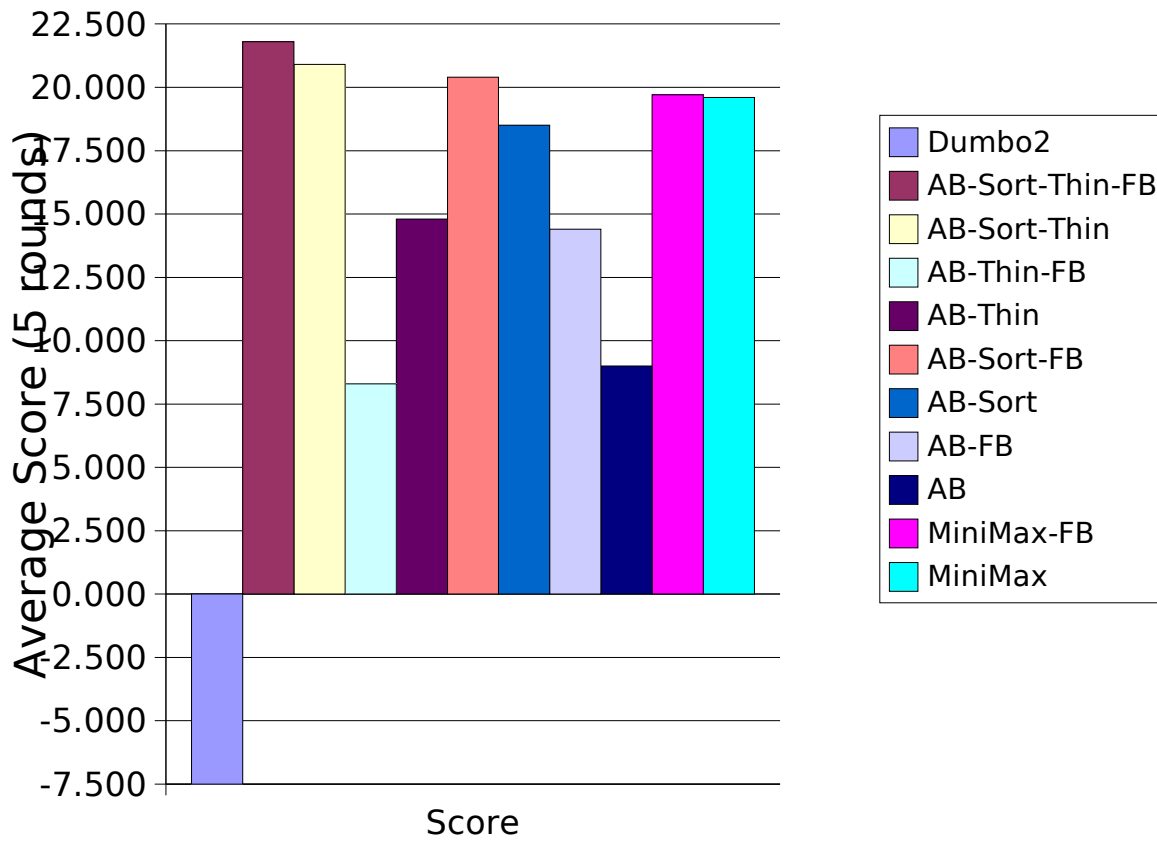

3 Ply Search Agents